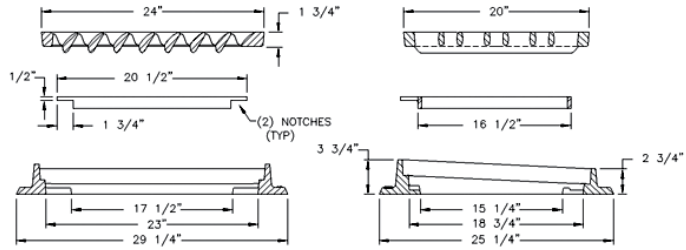

### 7756 CATCH BASIN FRAME

Heavy duty  
 Uses EJ 7750 grates, ductile or gray Iron  
 Shown with Type M1 grate

Options  
 Grate guard

### 7761 CURB & GUTTER INLET

Heavy Duty  
 Approximate 315 sq. in. open area

Options  
 Gray or ductile iron grate  
 "DUMP NO WASTE!" lettering

Supplied By:

877-903-7246

www.trenchdrainsupply.com