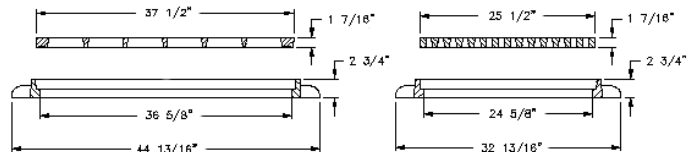

### 7756 CATCH BASIN FRAME

Heavy duty  
 Uses EJ 7750 grates, ductile or gray Iron  
 Shown with Type M1 grate

Options  
 Grate guard

### 7761 CURB & GUTTER INLET

Heavy Duty  
 Approximate 315 sq. in. open area

Options  
 Gray or ductile iron grate  
 "DUMP NO WASTE!" lettering

Supplied By:

877-903-7246

www.trenchdrainsupply.com